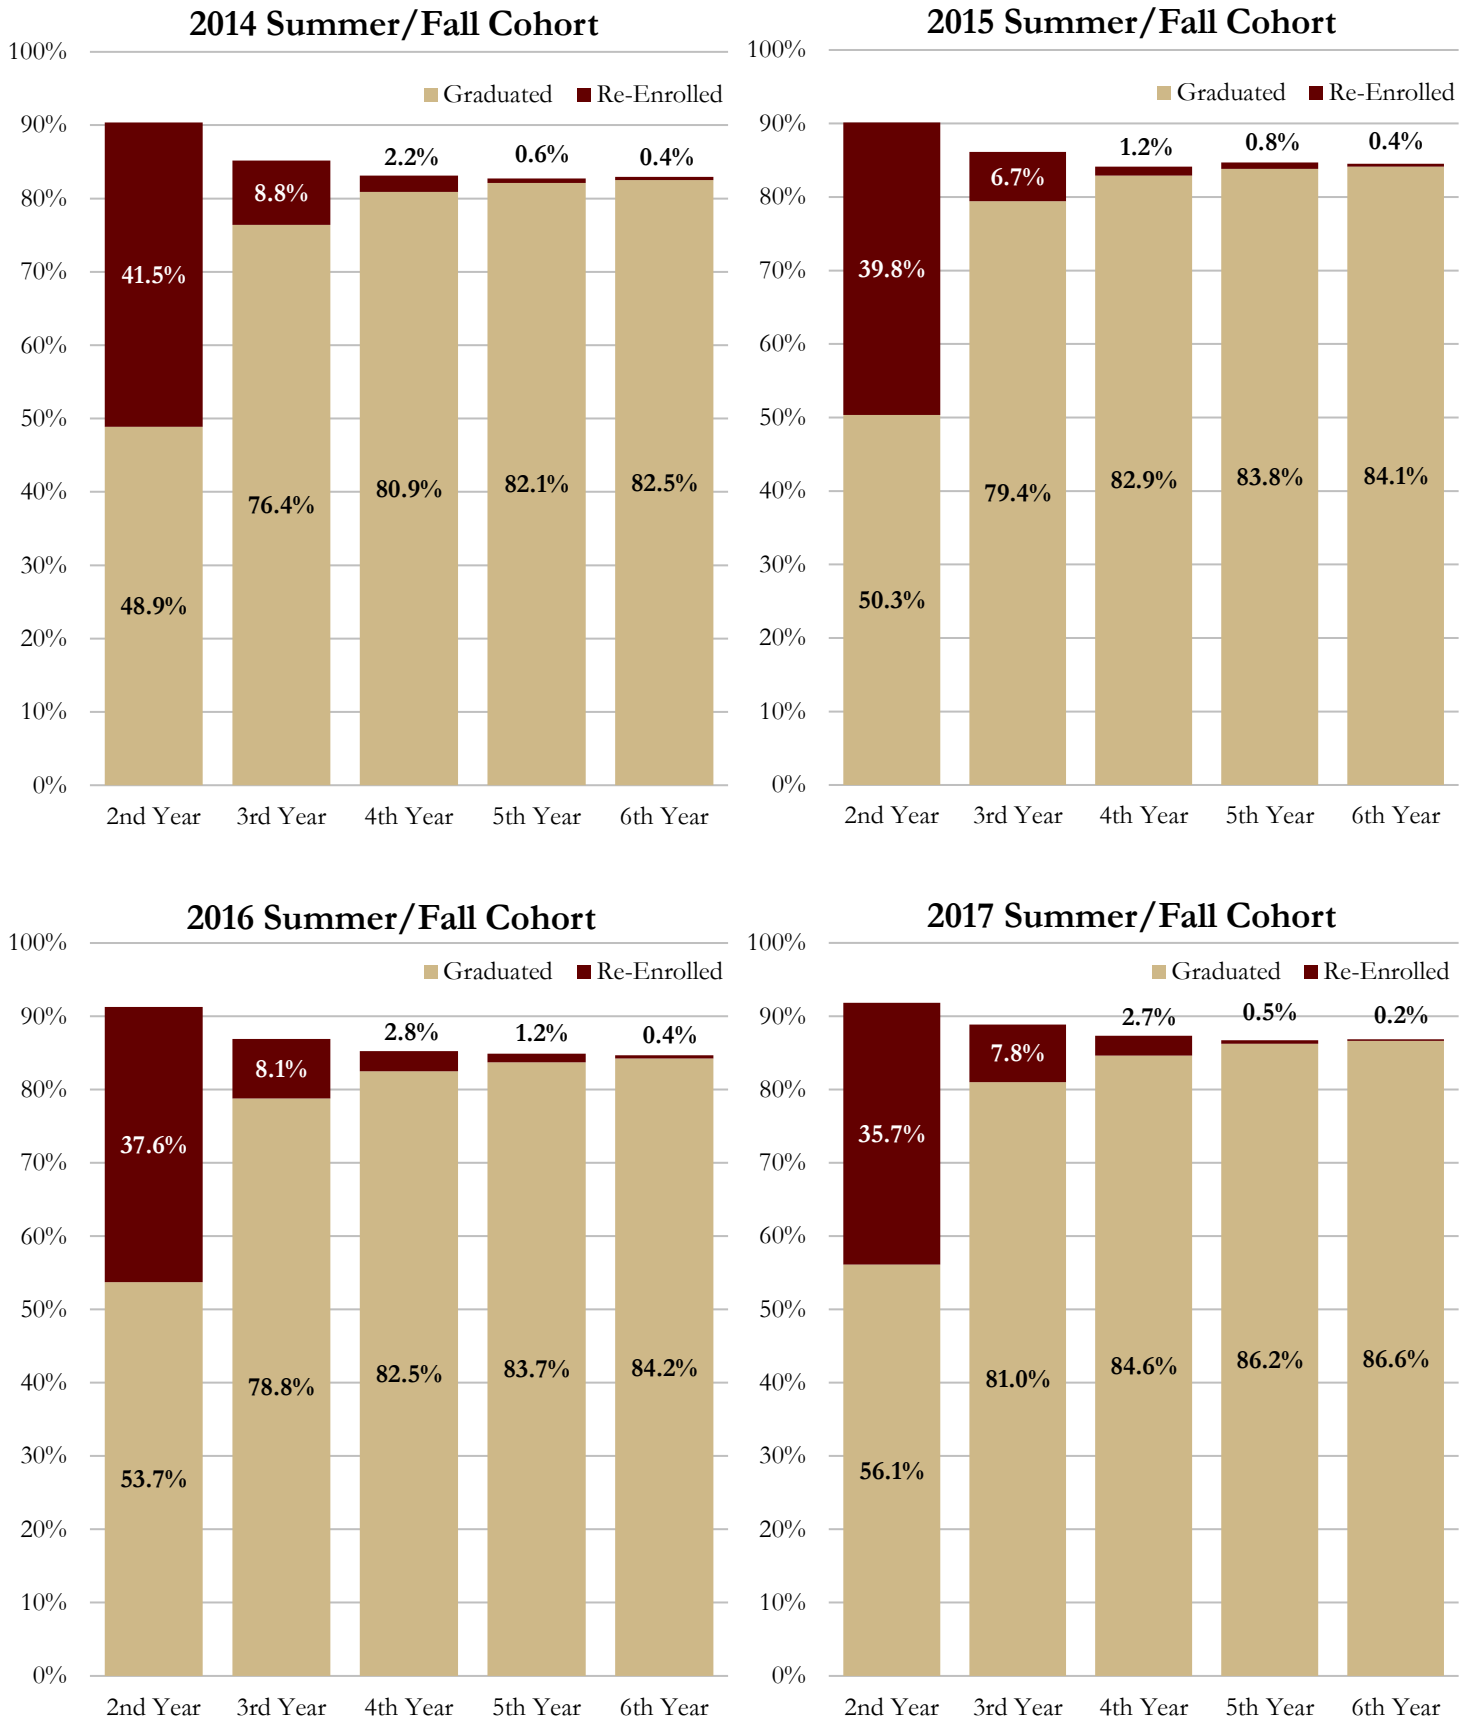

Retention & Graduation Rates for Full-Time Transfers

Note: The fall cohort consists of AA transfers from the fall semester and the previous summer who continue into the fall.