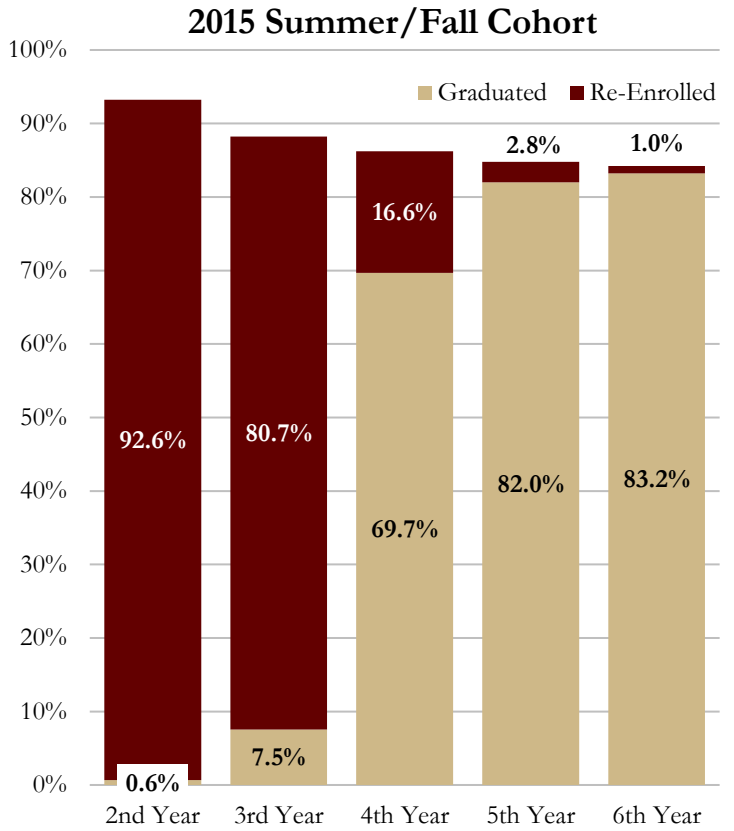

Retention & Graduation Rates for Full-Time FTICs

Note: The fall cohort consists of full-time, FTIC students from the fall semester and the previous summer who continue into the fall.