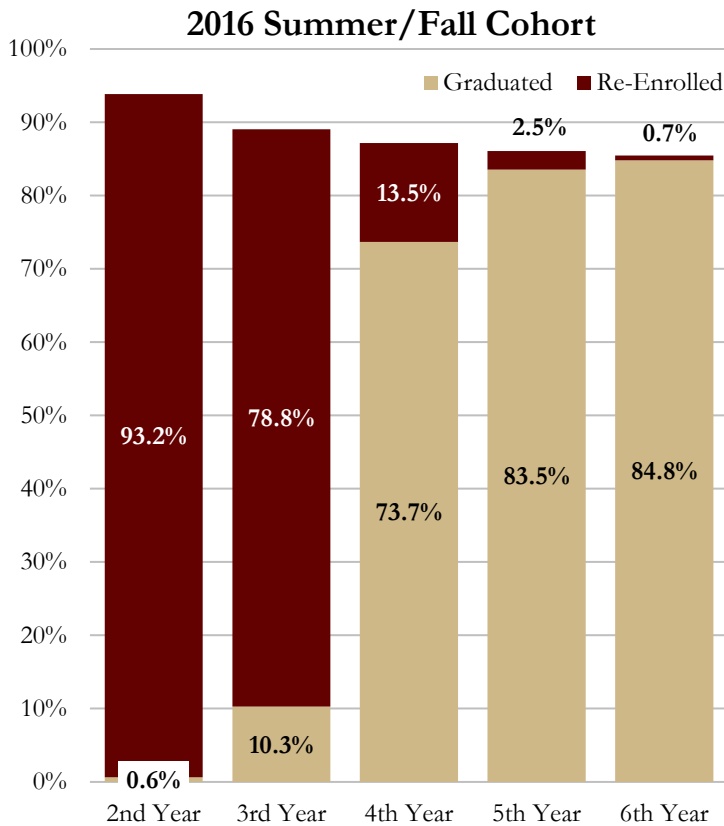

Retention & Graduation Rates for Full-Time FTICs

Note: The fall cohort consists of full-time, FTIC students from the fall semester and the previous summer who continue into the fall.