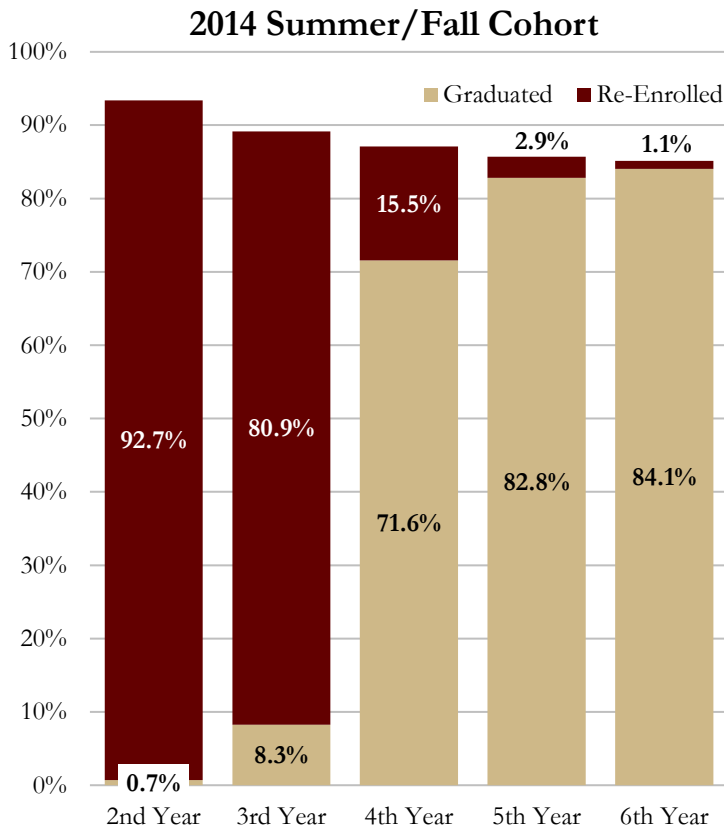

Retention & Graduation Rates for Full-Time FTICs

Note: The fall cohort consists of full-time, FTIC students from the fall semester and the previous summer who continue into the fall.