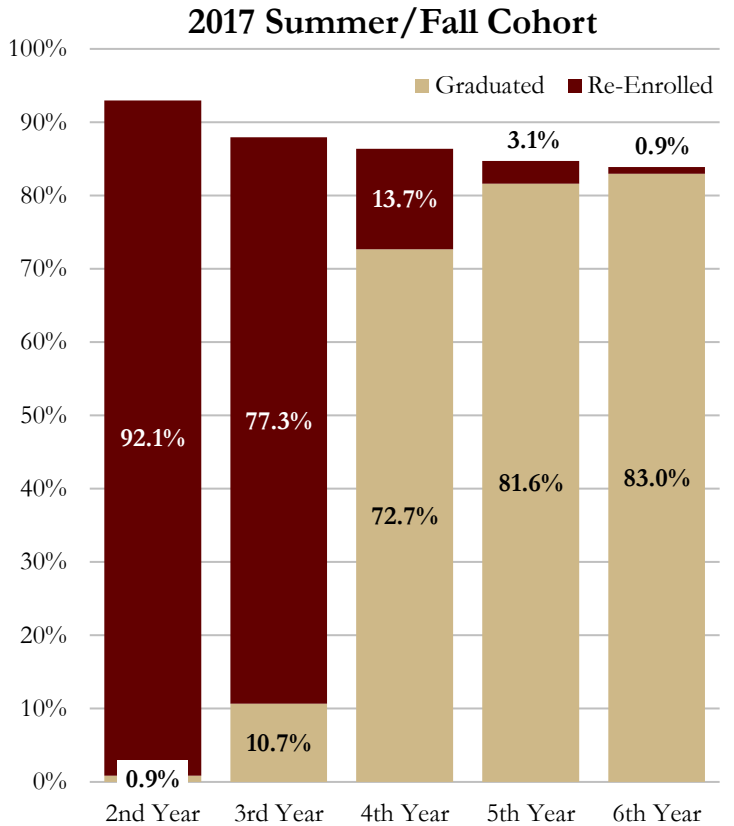

Retention & Graduation Rates for Full-Time FTICs

Note: The fall cohort consists of full-time, FTIC students from the fall semester and the previous summer who continue into the fall.