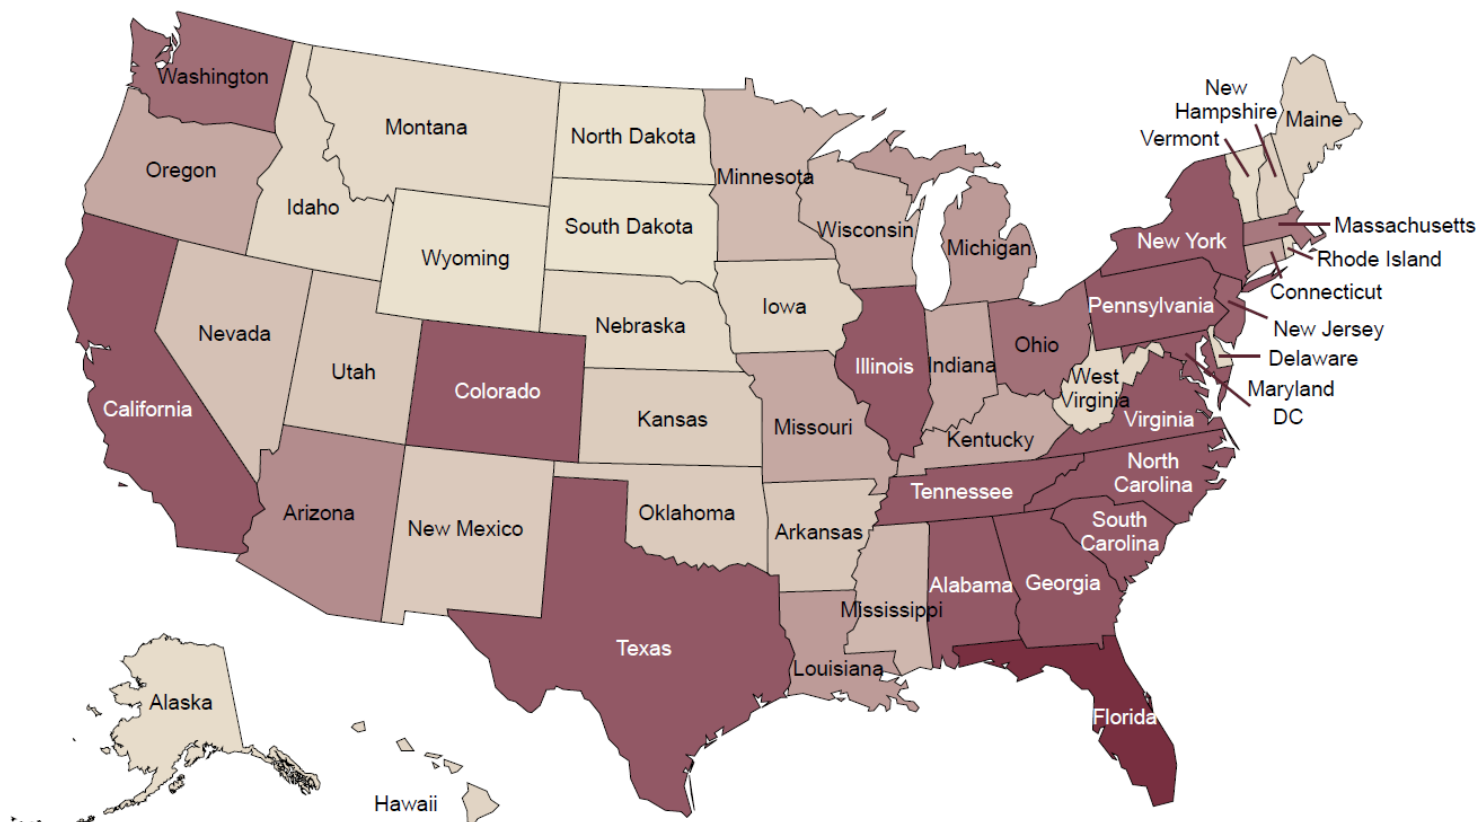

## Residence of Alumni by State

<u>State</u>	<u>Alumni</u>	<u>State</u>	<u>Alumni</u>	<u>State</u>	<u>Alumni</u>
Alabama	4,314	Maryland	3,863	South Carolina	4,455
Alaska	259	Massachusetts	2,348	South Dakota	113
Arizona	1,941	Michigan	1,646	Tennessee	5,128
Arkansas	708	Minnesota	964	Texas	9,852
California	9,325	Mississippi	1,029	Utah	707
Colorado	4,503	Missouri	1,355	Vermont	278
Connecticut	1,271	Montana	313	Virginia	7,931
Delaware	367	Nebraska	324	Washington	2,560
District Of Columbia	1,173	Nevada	834	West Virginia	357
Florida	252,118	New Hampshire	509	Wisconsin	995
Georgia	23,157	New Jersey	2,781	Wyoming	153
Hawaii	428	New Mexico	647	Military APO/FPO/DPO	477
Idaho	340	New York	6,073	Guam	18
Illinois	3,287	North Carolina	11,034	Puerto Rico	216
Indiana	1,331	North Dakota	149	U.S. Virgin Islands	72
Iowa	414	Ohio	2,501	Foreign	1,767
Kansas	602	Oklahoma	640	State/Country Unknown	58,208
Kentucky	1,318	Oregon	1,353	Deceased	31,614
Louisiana	1,626	Pennsylvania	3,044		
Maine	474	Rhode Island	345	<b>Total – All Alumni</b>	<b>442,614</b>